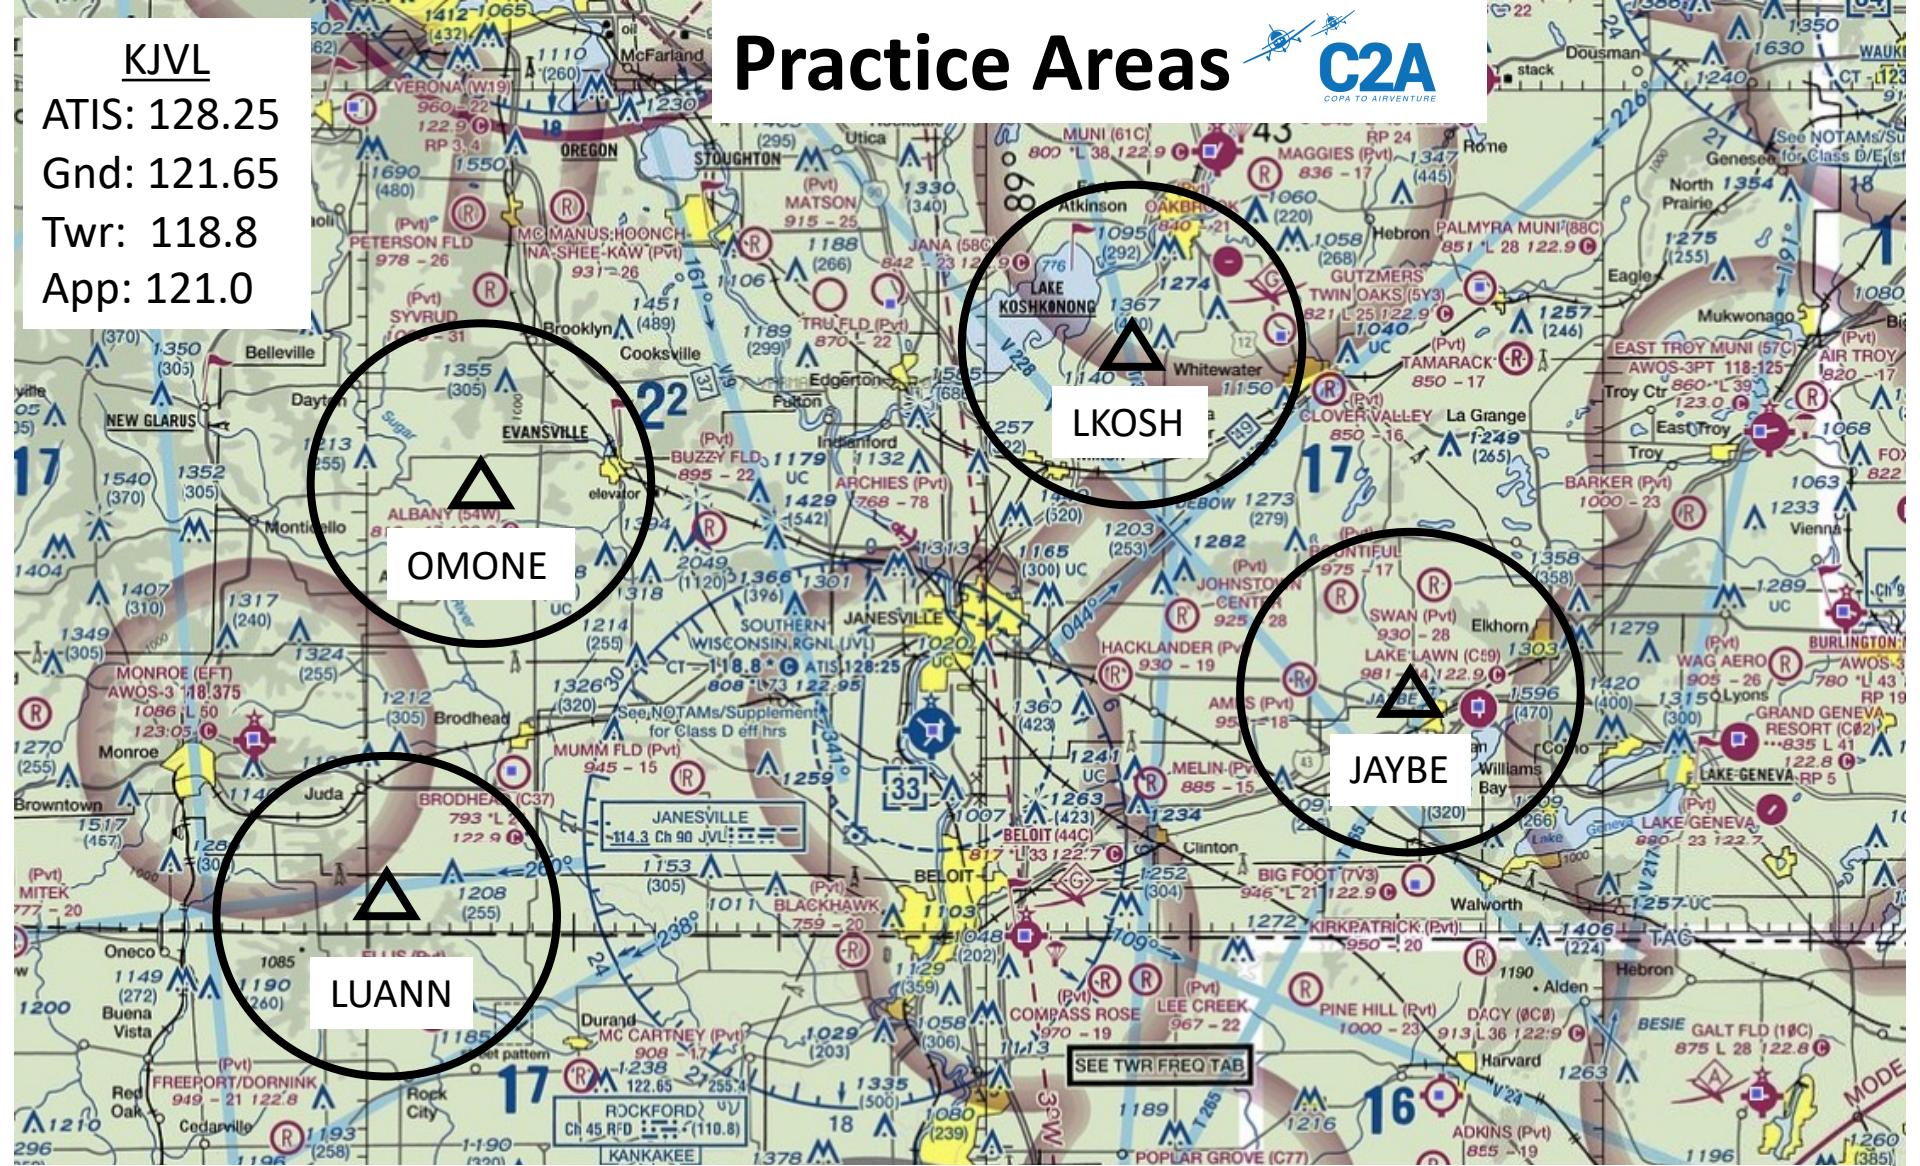

KJVL

ATIS: 128.25

Gnd: 121.65

Twr: 118.8

App: 121.0

Practice Areas

LUANN Low: 123.12
LUANN High: 123.22

JAYBE Low: 123.15
JAYBE High: 123.25

OMONE: 123.17
LKOSH: 123.27

Low= <4,500'
High= >5,500'

Alternate 123.57
All Areas